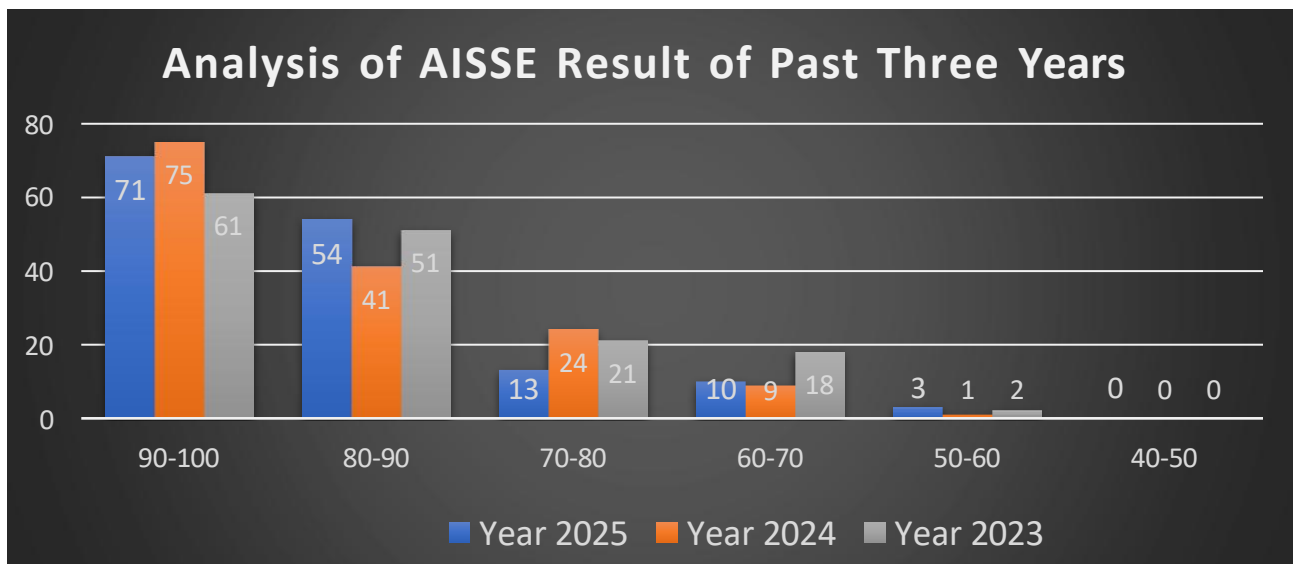

Analysis of AISSE (Std. X) Result of Past Three Years

Percentage Marks Range	Academic Year		
	2025	2024	2023
90-100	71	75	61
80-90	54	41	51
70-80	13	24	21
60-70	10	9	18
50-60	3	1	2
40-50	0	0	0
Total No. of Students	151	151	154

Analysis of AISSCE (Std. XII) Result of Past Three Years

Percentage Marks Range	Year		
	2025	2024	2023
90-100	10	9	19
80-90	33	14	21
70-80	19	8	16
60-70	4	4	6
50-60	0	0	0
40-50	0	0	0
Total No. of Students	66	35	62